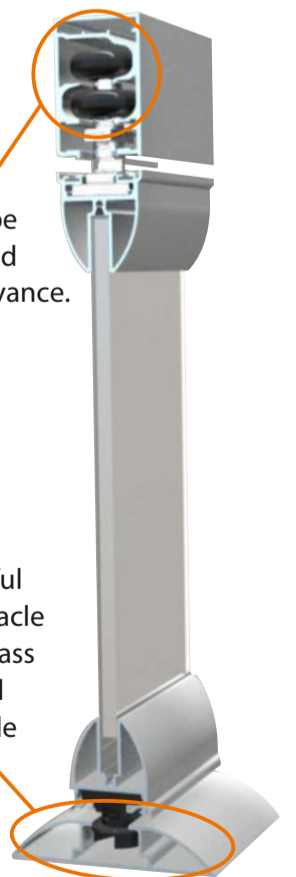

Places To Use

- Balcony * Terrace * Porch * Café
- Winter Garden * Wedding Salon
- Office Partitions * Special Areas.

System can be easily installed due to top-conveyance.

There is beautiful view and no obstacle on the ground pass due to special design of profile