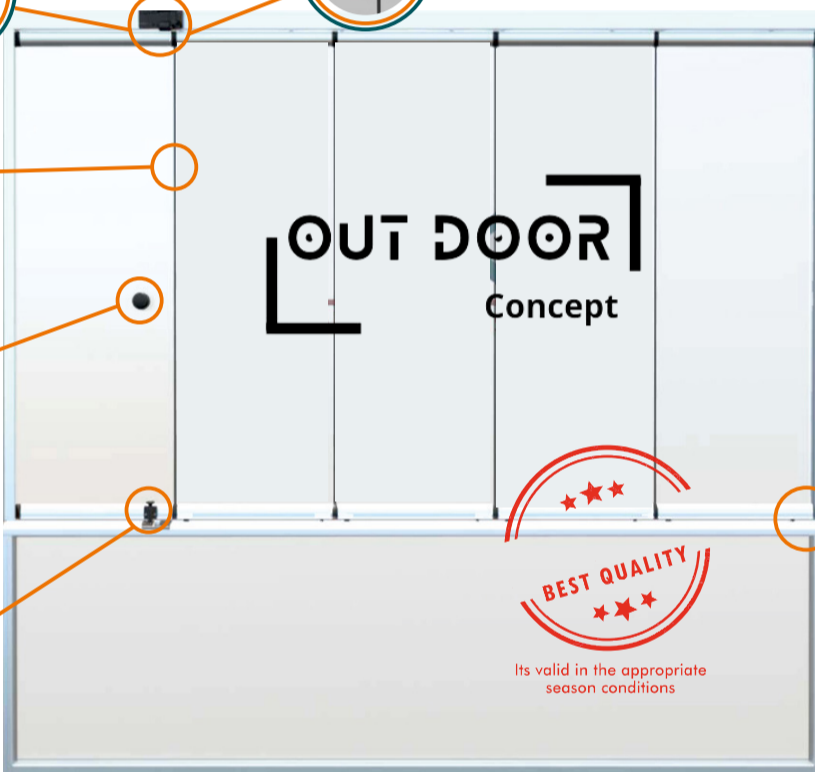

OUT DOOR Concept

System can be easily installed due to top-conveyance and bottom-conveyance.

Automatic Outlet

Excellent view
Unique in the world
Magnet Seal
with **3M** Warranty

Easy to Use
Decorative Handle

Child Safety Lock

System without guide

Water Drain Channel

Due to special design of profile you can easily manufacture system and create beautiful view

Water Drain Channel

Accessories are unbreakable, robust, do not change color.

Aluminum wheels are strong and robust

There are systems for 6 mm, 8 mm, 10 mm glass.

Our products are patented

10 year of Warranty
BEST QUALITY

Automatic Outlet

System without guide

Excellent view
Unique in the world
Magnet Seal
with **3M** Warranty

Safety glass door lock

Accessories are unbreakable, robust, do not change color.

Places To Use

- Balcony * Terrace * Porch * Café
- Winter Garden * Wedding Salon
- Office Partitions * Special Areas.

System can be easily installed due to top-conveyance.

There is beautiful view and no obstacle on the ground pass due to special design of profile

Technical Specifications

Glass type: Tempered 6,8,10 mm.
Profile color: Mill finish, anodized, bronze anodized, wood, white and other RAL.
Accessory color: Black, gray.
Glass seal: Magnet, transparent, aluminum.
Max. panel width: 700 mm.
Max. panel height: 3000 mm.
Max. number of panels: 20.

Systems					
BKS BALCONY GLAZING SYSTEM	✓	✓	✓	✓	✓
BKS BALCONY SYSTEM WITH GLASS PANEL	✗	✓	✓	✗	✓
BKS BALCONY SYSTEM WITHOUT GUIDE	✓	✓	✓	✓	✓
BKS FOLDING SYSTEM WITHOUT THRESHOLD	✓	✓	✓	✓	✓