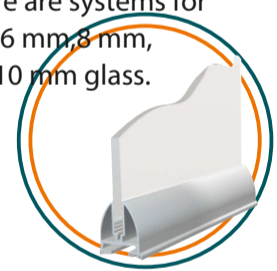

OUT DOOR Concept

System can be easily installed due to top-conveyance and bottom-conveyance.

Automatic Outlet

Excellent view
Unique in the world
Magnet Seal
with **3M** Warranty

Easy to Use
Decorative Handle

Child Safety Lock

System without guide

Water Drain Channel

Due to special design of profile you can easily manufacture system and create beautiful view

Water Drain Channel

Accessories are unbreakable, robust, do not change color.

Aluminum wheels are strong and robust

There are systems for 6 mm, 8 mm, 10 mm glass.

Our products are patented

10 year of Warranty
BEST QUALITY

Automatic Outlet

System without guide

Excellent view
Unique in the world
Magnet Seal
with **3M** Warranty

Safety glass door lock

Accessories are unbreakable, robust, do not change color.

Places To Use

- Balcony * Terrace * Porch * Café
- Winter Garden * Wedding Salon
- Office Partitions * Special Areas.

System can be easily installed due to top-conveyance.

There is beautiful view and no obstacle on the ground pass due to special design of profile

Technical Specifications

Glass type: Tempered 6,8,10 mm.
Profile color: Mill finish, anodized, bronze anodized, wood, white and other RAL.
Accessory color: Black, gray.
Glass seal: Magnet, transparent, aluminum.
Max. panel width: 700 mm.
Max. panel height: 3000 mm.
Max. number of panels: 20.

Systems					
BKS BALCONY GLAZING SYSTEM	✓	✓	✓	✓	✓
BKS BALCONY SYSTEM WITH GLASS PANEL	✗	✓	✓	✗	✓
BKS BALCONY SYSTEM WITHOUT GUIDE	✓	✓	✓	✓	✓
BKS FOLDING SYSTEM WITHOUT THRESHOLD	✓	✓	✓	✓	✓